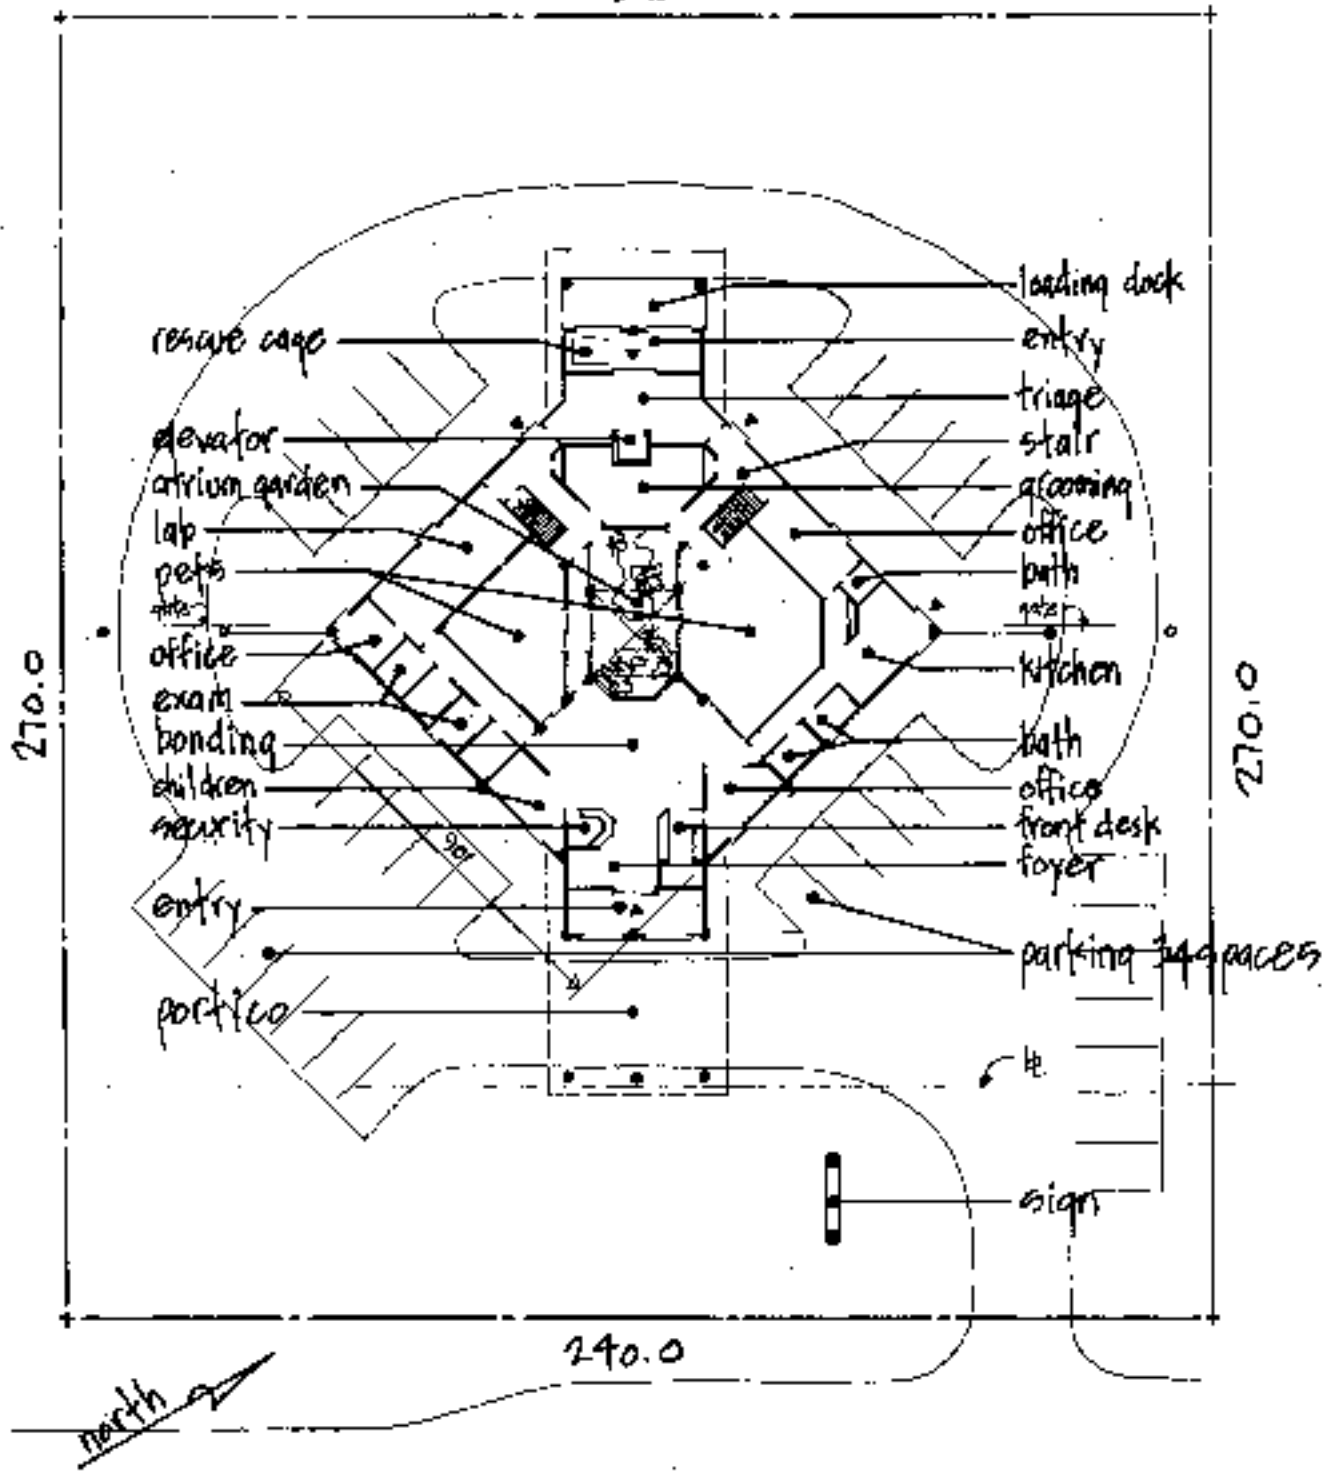

240.0

240.0

north ↗

plan & site

8550¢

1/4" = 10'

Krazy About Kats

F O U N D A T I O N